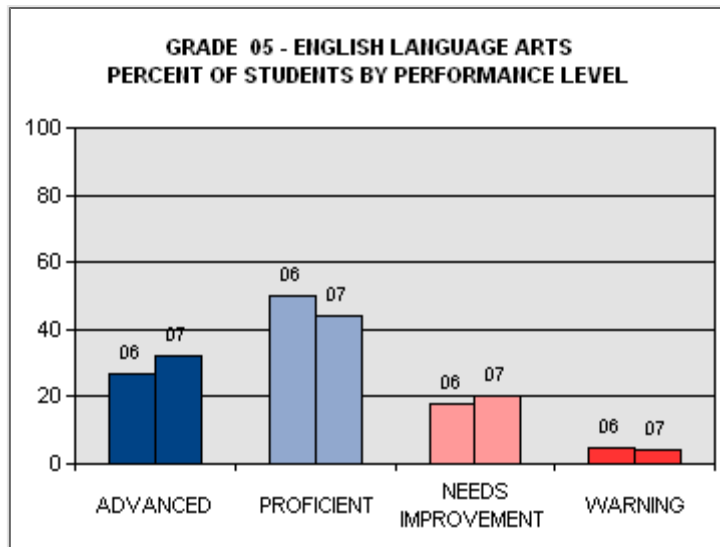

GRADE 05 ENGLISH LANGUAGE ARTS		
PERFORMANCE LEVEL	2006	2007
ADVANCED	27	32
PROFICIENT	50	44
NEEDS IMPROVEMENT	18	20
WARNING	5	4