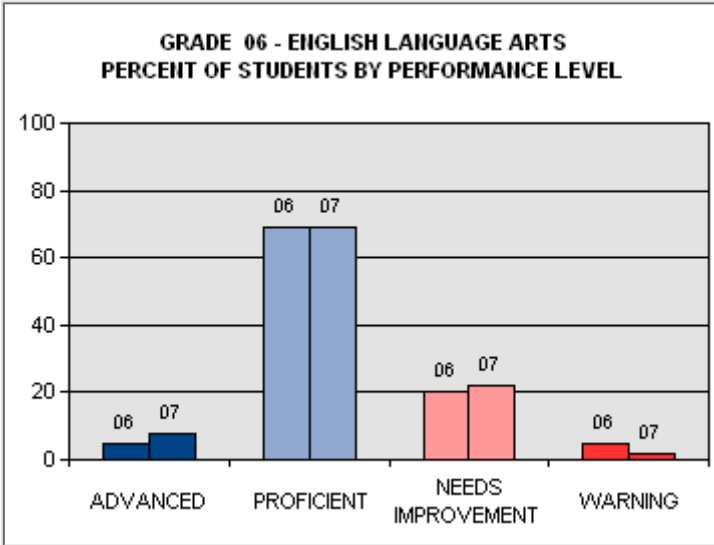

**GRADE 06 ENGLISH LANGUAGE ARTS
PERFORMANCE LEVEL 2006 2007**

ADVANCED	5	8
PROFICIENT	69	69
NEEDS IMPROVEMENT	20	22
WARNING	5	2