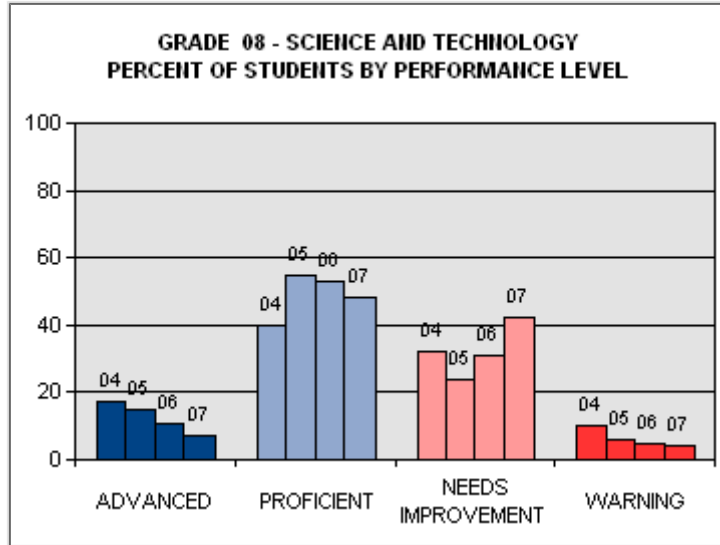

GRADE 08 MATHEMATICS				
PERFORMANCE LEVEL	2004	2005	2006	2007
ADVANCED	40	47	29	30
PROFICIENT	33	36	36	35
NEEDS IMPROVEMENT	20	9	31	26
WARNING	6	7	4	10

GRADE 08 SCIENCE AND TECHNOLOGY				
PERFORMANCE LEVEL	2004	2005	2006	2007
ADVANCED	17	15	11	7
PROFICIENT	40	55	53	48
NEEDS IMPROVEMENT	32	24	31	42
WARNING	10	6	5	4