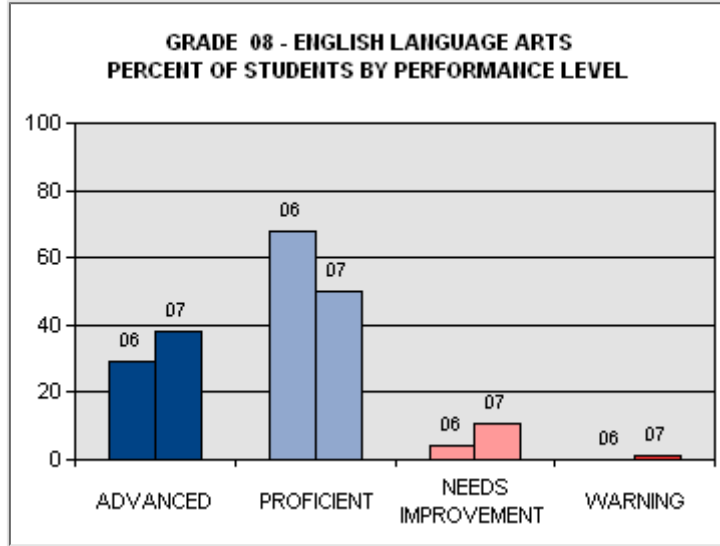

MCAS Annual Comparisons for Chocksett Middle School - Wachusett (07750315)

GRADE 08 ENGLISH LANGUAGE ARTS		
PERFORMANCE LEVEL	2006	2007
ADVANCED	29	38
PROFICIENT	68	50
NEEDS IMPROVEMENT	4	11
WARNING	0	1