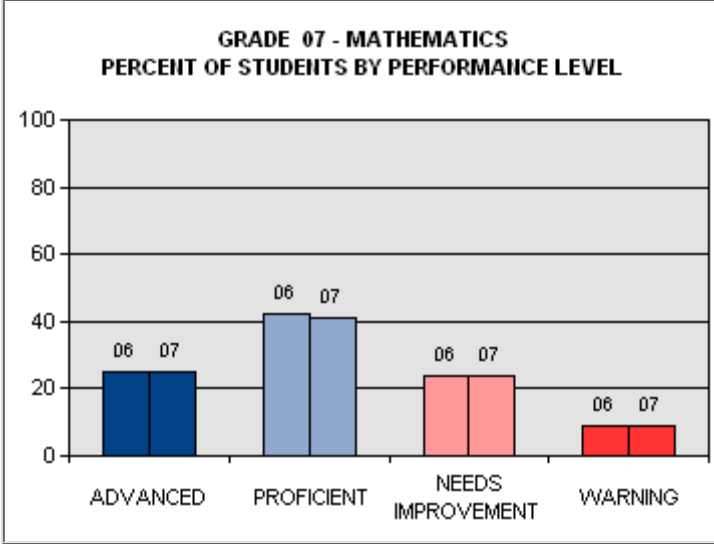

**GRADE 07 MATHEMATICS
PERFORMANCE LEVEL 2006 2007**

ADVANCED	25	25
PROFICIENT	42	41
NEEDS IMPROVEMENT	24	24
WARNING	9	9