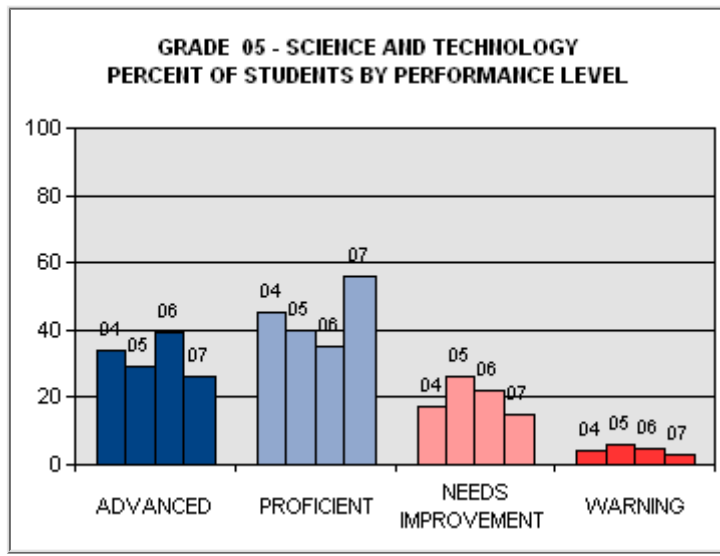

**GRADE 05 SCIENCE AND TECHNOLOGY
PERFORMANCE 2004 2005 2006 2007
LEVEL**

ADVANCED	34	29	39	26
PROFICIENT	45	40	35	56
NEEDS IMPROVEMENT	17	26	22	15
WARNING	4	6	5	3

* Results on the annual comparison charts for years 2004 and 2005 may differ slightly from the reports released in those years, because new rules adopted since 2006 were applied to the 2004 and 2005 data to allow valid comparisons. The original MCAS data are still archived as they were released under the 2004 and 2005 results.