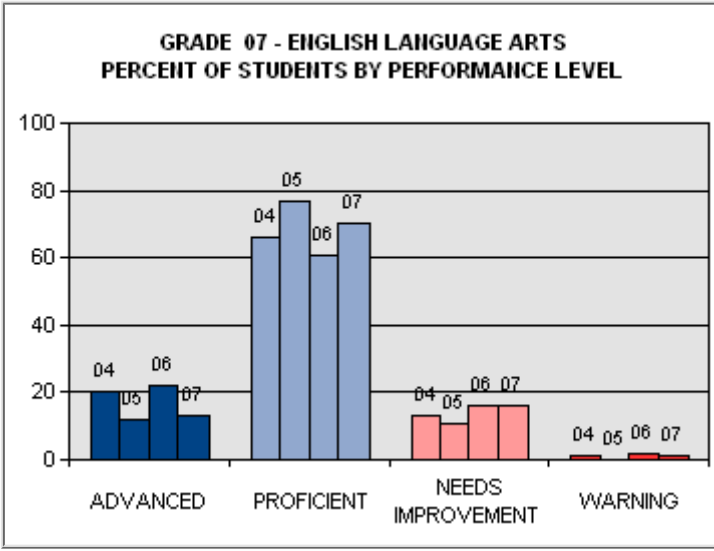

**GRADE 07 ENGLISH LANGUAGE ARTS
PERFORMANCE 2004 2005 2006 2007
LEVEL**

ADVANCED	20	12	22	13
PROFICIENT	66	77	61	70
NEEDS IMPROVEMENT	13	11	16	16
WARNING	1	0	2	1

**GRADE 07 MATHEMATICS
PERFORMANCE LEVEL 2006 2007**