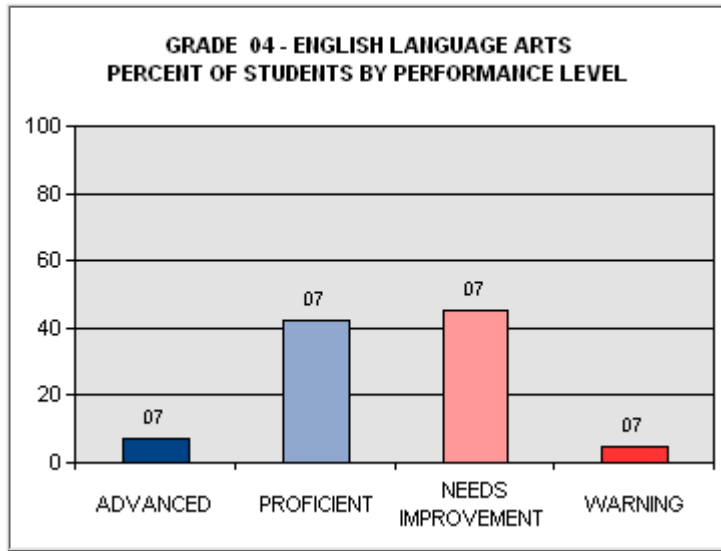

GRADE 05 SCIENCE AND TECHNOLOGY	
PERFORMANCE LEVEL	2007
ADVANCED	20
PROFICIENT	41
NEEDS IMPROVEMENT	38
WARNING	1

GRADE 04 ENGLISH LANGUAGE ARTS	
PERFORMANCE LEVEL	2007
ADVANCED	7
PROFICIENT	42
NEEDS IMPROVEMENT	45
WARNING	5