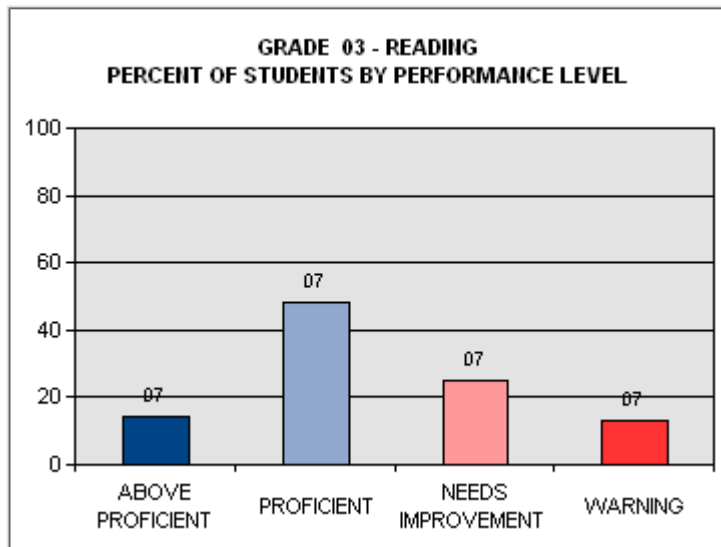

GRADE 03 READING	
PERFORMANCE LEVEL	2007
ABOVE PROFICIENT	14
PROFICIENT	48
NEEDS IMPROVEMENT	25
WARNING	13