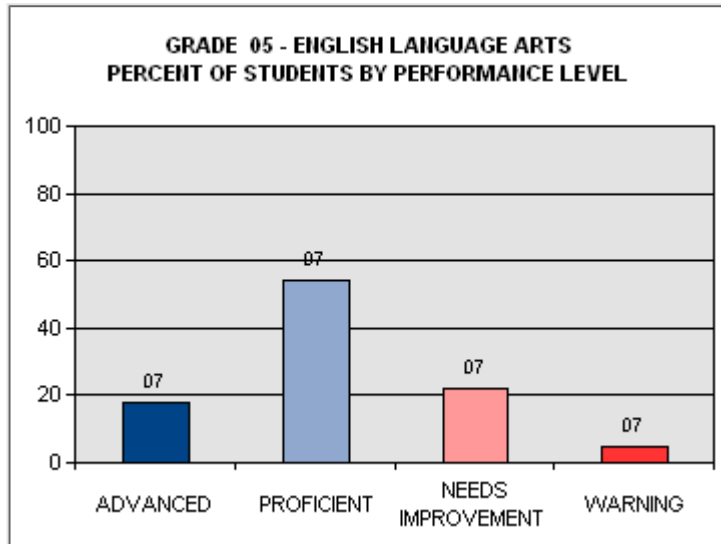

MCAS Annual Comparisons for Glenwood Elementary School - Wachusett (07750060)

GRADE 05 ENGLISH LANGUAGE ARTS	
PERFORMANCE LEVEL	2007
ADVANCED	18
PROFICIENT	54
NEEDS IMPROVEMENT	22
WARNING	5