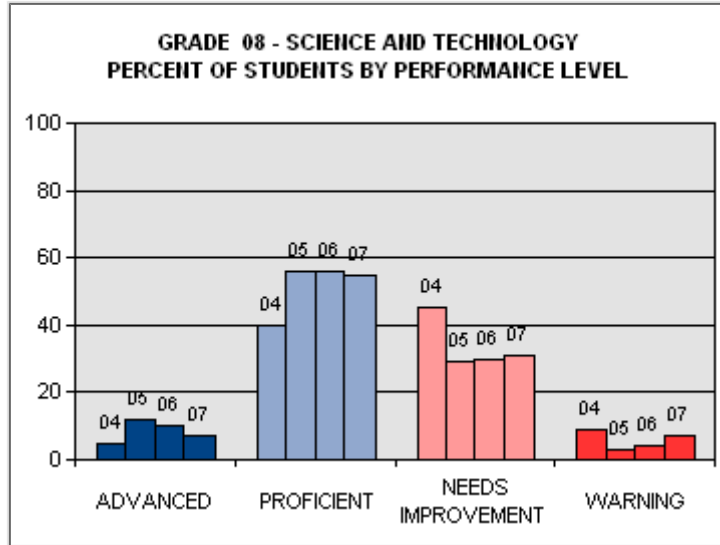

GRADE 08 SCIENCE AND TECHNOLOGY				
PERFORMANCE LEVEL	2004	2005	2006	2007
ADVANCED	5	12	10	7
PROFICIENT	40	56	56	55
NEEDS IMPROVEMENT	45	29	30	31
WARNING	9	3	4	7

**GRADE 07 ENGLISH LANGUAGE ARTS
PERFORMANCE 2004 2005 2006 2007
LEVEL**