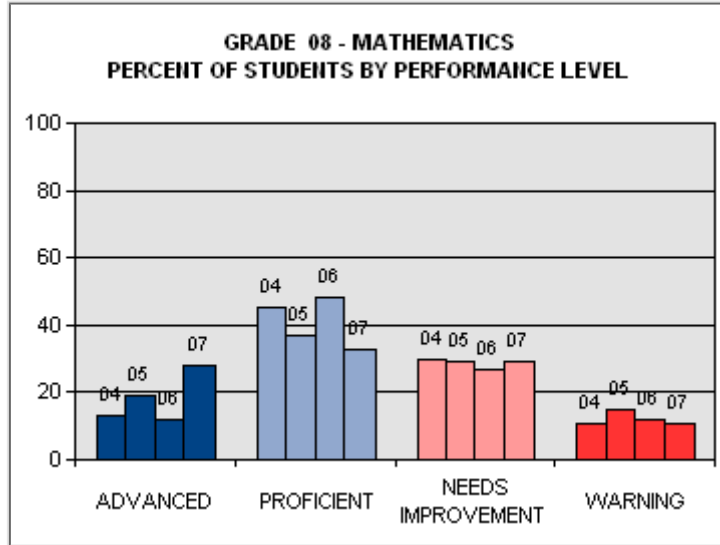

GRADE 08 SCIENCE AND TECHNOLOGY				
PERFORMANCE LEVEL	2004	2005	2006	2007
ADVANCED	5	12	10	7
PROFICIENT	40	56	56	55
NEEDS IMPROVEMENT	45	29	30	31
WARNING	9	3	4	7

**GRADE 07 ENGLISH LANGUAGE ARTS
PERFORMANCE 2004 2005 2006 2007
LEVEL**