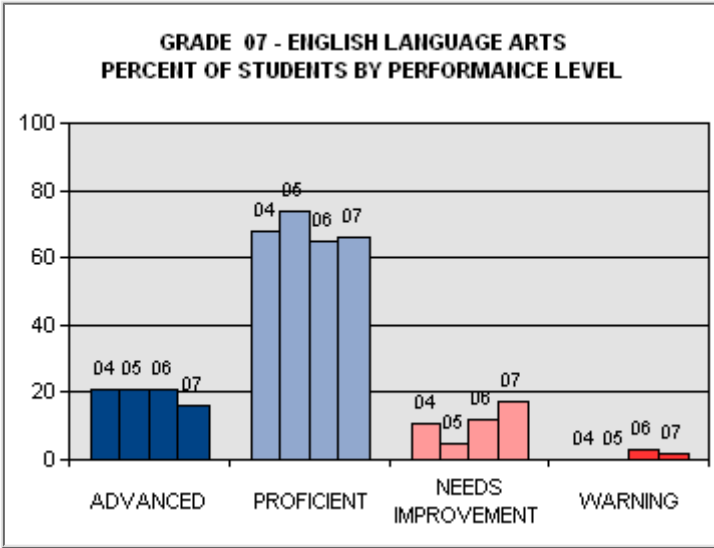

**GRADE 07 ENGLISH LANGUAGE ARTS
PERFORMANCE 2004 2005 2006 2007
LEVEL**

ADVANCED	21	21	21	16
PROFICIENT	68	74	65	66
NEEDS IMPROVEMENT	11	5	12	17
WARNING	0	0	3	2