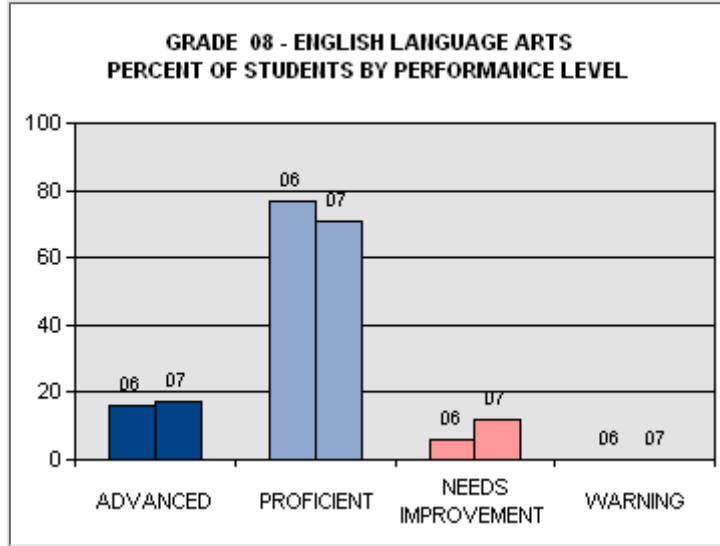

MCAS Annual Comparisons for Mountview Middle - Wachusett (07750305)

GRADE 08 ENGLISH LANGUAGE ARTS		
PERFORMANCE LEVEL	2006	2007
ADVANCED	16	17
PROFICIENT	77	71
NEEDS IMPROVEMENT	6	12
WARNING	0	0