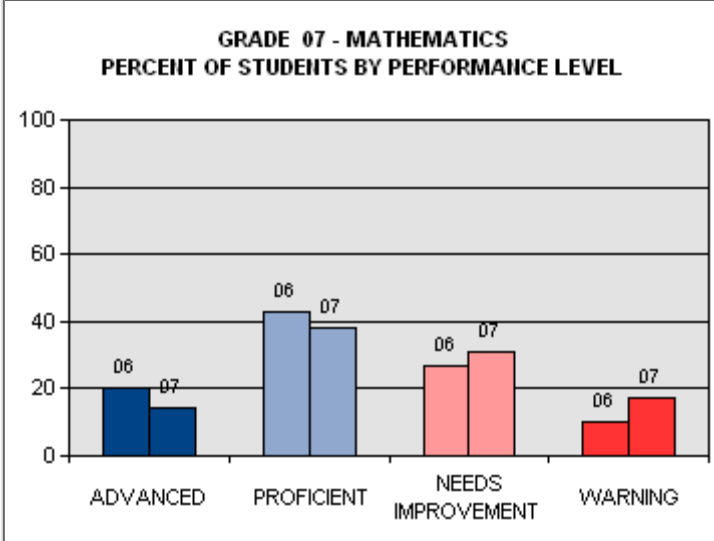

**GRADE 07 MATHEMATICS
PERFORMANCE LEVEL 2006 2007**

ADVANCED	20	14
PROFICIENT	43	38
NEEDS IMPROVEMENT	27	31
WARNING	10	17