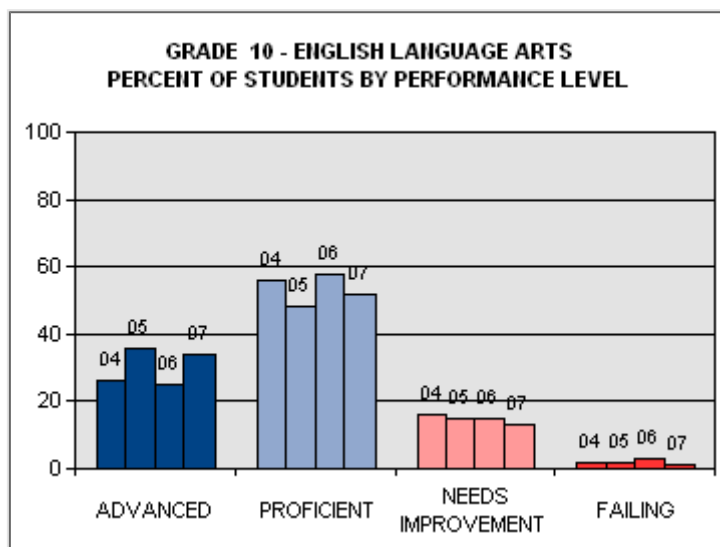

MCAS Annual Comparisons for Wachusett Regional High - Wachusett (07750505)

GRADE 10 ENGLISH LANGUAGE ARTS PERFORMANCE 2004 2005 2006 2007 LEVEL				
ADVANCED	26	36	25	34
PROFICIENT	56	48	58	52
NEEDS IMPROVEMENT	16	15	15	13
FAILING	2	2	3	1